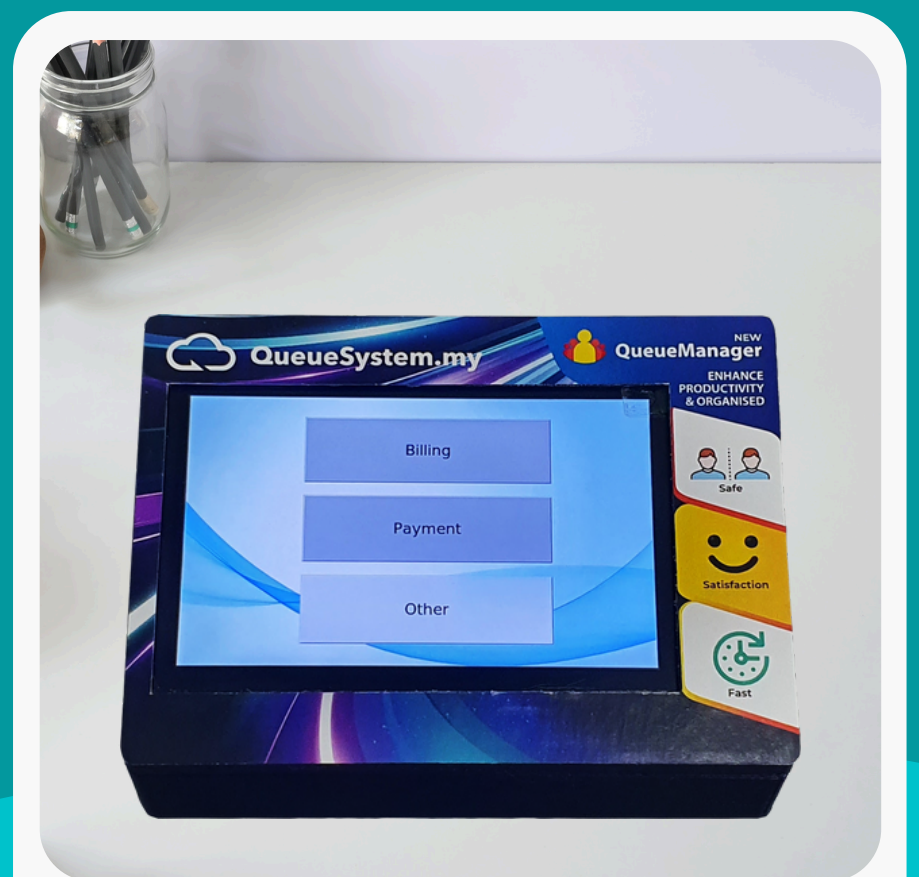

There are multiple features in the queue system and it is manageable from any counter. The Queue Management Software can be installed on PC and runs on Windows Operating System.

QUEUE DISPLAY

- Queue display is used to display queue number to the screen.
- There are multiple layouts in the queue display setting.

Layout CUSTOMIZATION

You can change background, font size, color, prefix, and others.

TELEVISION / MONITOR

- Television of any size can be used to display queue numbers. The display can be setup on counter, or hang on the wall.
- You can connect multiple televisions with wireless Queue Display.

Calling from PC

Queue Number Caller

BizCloud QMS works with two types of Queue Caller.

Calling from Queue Caller

QUEUE NUMBER DISPENSER

Queue number is used to generate ticket number to the customer.
There are two model of queue number device that we offer.

Model P1500

- *15 inches display*
- *Touch screen*
- *WiFi Wireless*

Model QN100

- *5 inches display*
- *Touch screen*
- *WiFi Wireless*

The queue number device is placed near entrance for customers to obtain their queue tickets. BizCloud QMS has the advantage of deploying many QN100 at many locations and it still works together to produce ticket number in sequence.