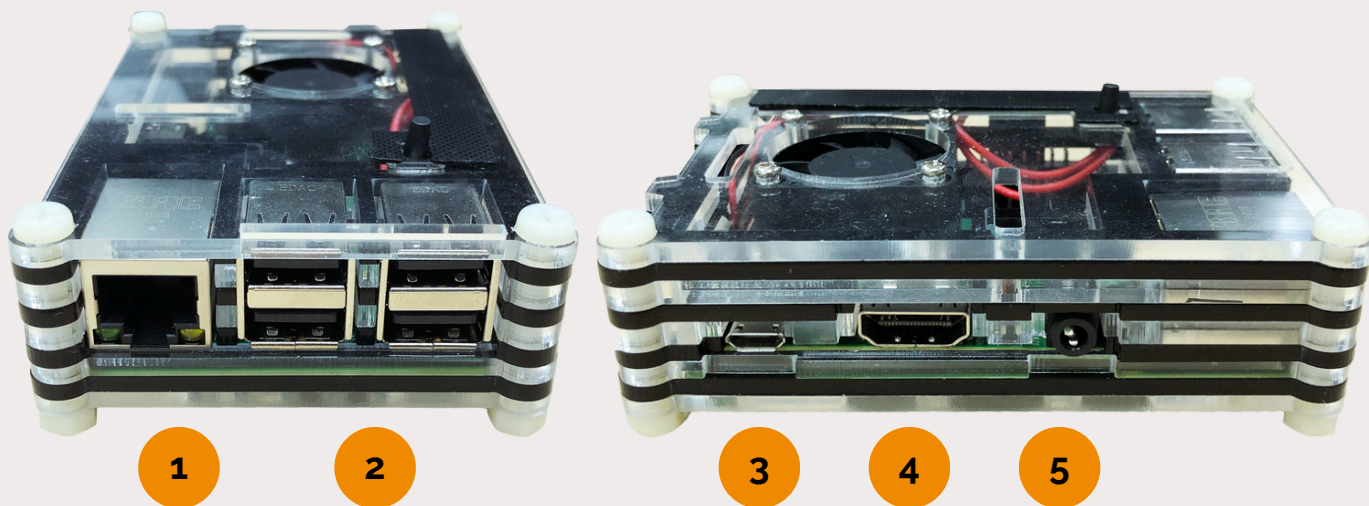

There are multiple features in the queue system and it is manageable from any counter. The Queue Management Software can be installed on PC and runs on Windows Operating System.

QUEUE DISPLAY

- Queue display is used to display queue number to the screen.
- There are multiple layouts in the queue display setting.

Layout 2 is mostly use for restaurant preparation & collection

Layout 6 shows 6 numbers and counters

Layout 5 shows 5 numbers and a running slide show

Parts AVAILABLE

1. Ethernet Port
2. USB Ports
3. Micro USB Port
4. HDMI Port
5. 3.5mm Audio Port

Layout CUSTOMIZATION

You can change background, font size, color, prefix, and others.

TELEVISION / MONITOR

- Television of any size can be used to display queue numbers. The display can be setup on counter, or hang on the wall.
- You can connect multiple televisions with wireless Queue Display.

Model P1500

- *15 inches display*
- *Touch screen*
- *WiFi Wireless*

Model QN100

- *5 inches display*
- *Touch screen*
- *WiFi Wireless*

The queue number device is placed near entrance for customers to obtain their queue tickets. BizCloud QMS has the advantage of deploying many QN100 at many locations and it still works together to produce ticket number in sequence.